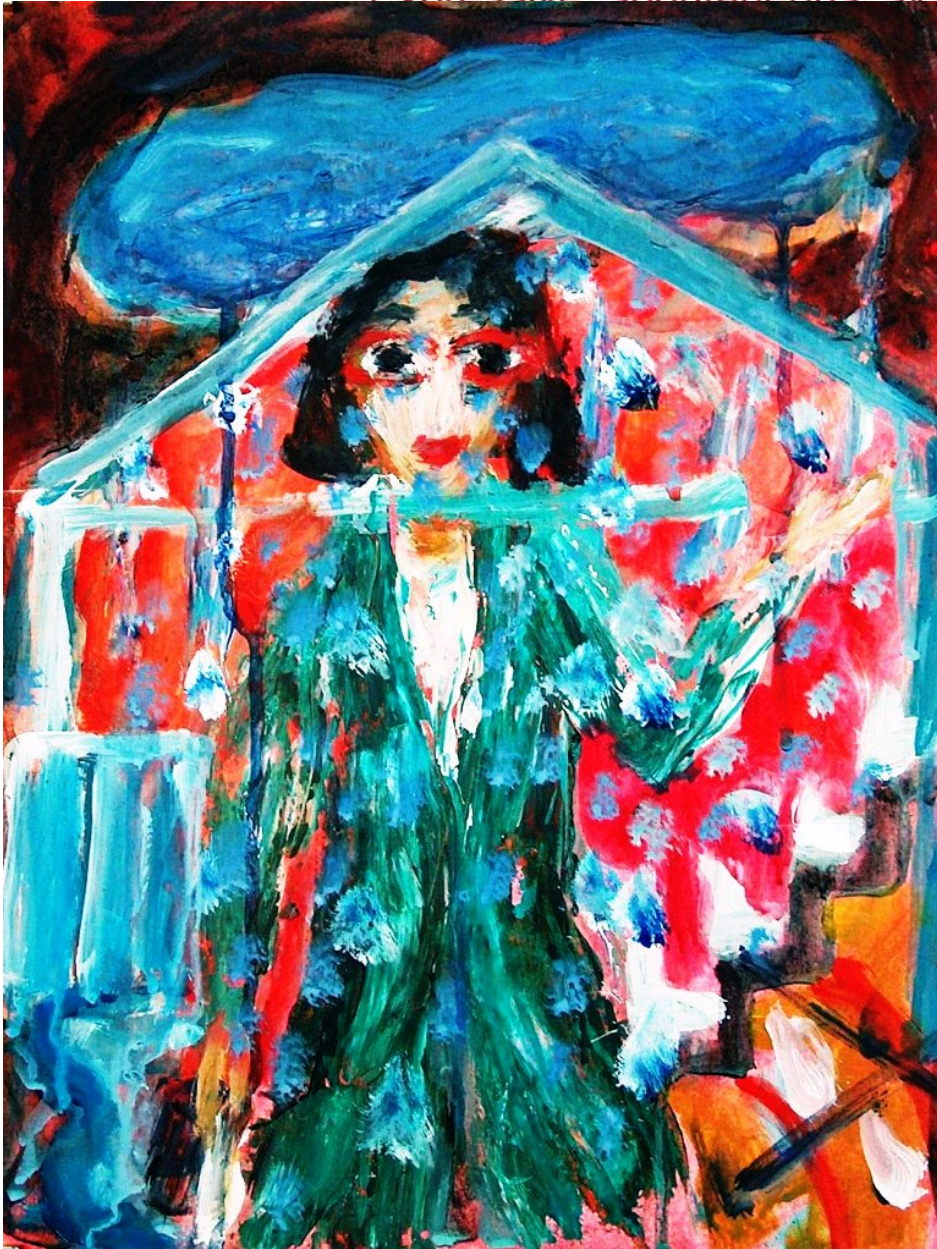

Gabriëlla Cleuren

Expressive spontaneous systematic artist

Gabriëlla Cleuren, *No light no outside*, 2012
Highly pigmented acrylics on prepared Steinbach 250/300
g/mg paper, 36 x 27 cm (10 5/8 x 14 1/8 in.)
VWO00032OW